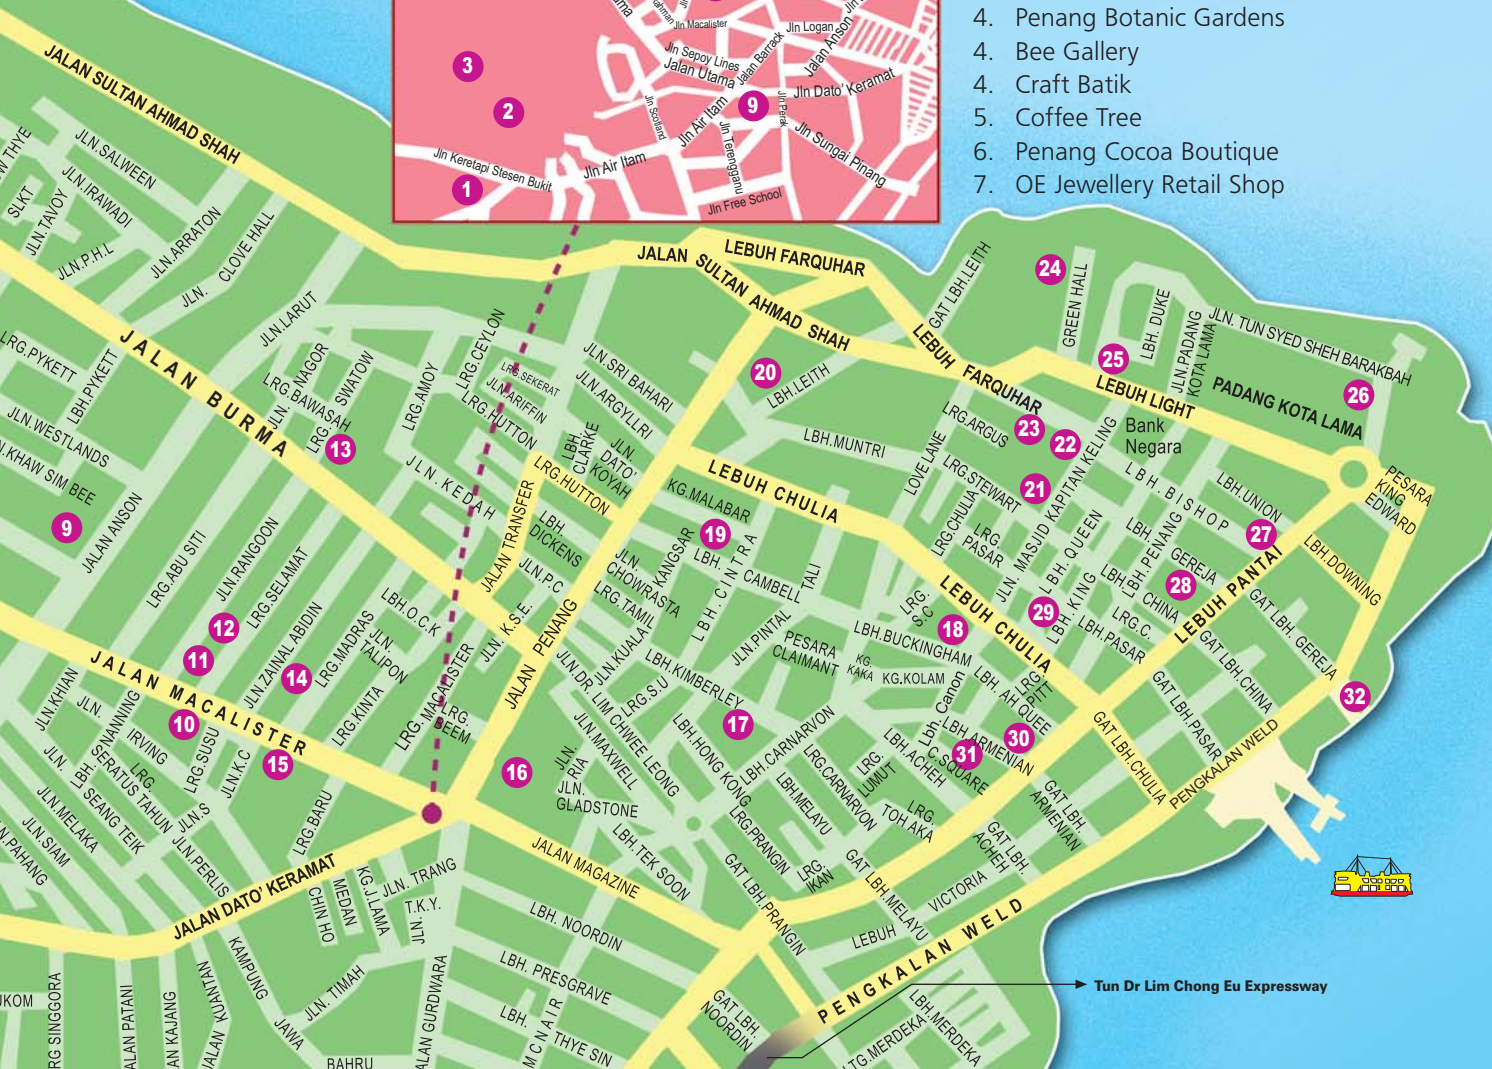

# George Town Map B

1. Kek Lok Si Temple
2. Penang Hill Railway
3. David Brown's Restaurant & Tea Terraces (Penang Hill)
3. Owl Museum (Penang Hill)
3. Monkeycup@penanghill
4. Penang Botanic Gardens
4. Bee Gallery
4. Craft Batik
5. Coffee Tree
6. Penang Cocoa Boutique
7. OE Jewellery Retail Shop

8. Focal Concepts Sdn Bhd
9. Rapid Penang
9. Ghee Hiang Manufacturing
10. The Sun Yat Sen Museum
11. De Klassique Centre
12. Cheong Kim Chuan Local Products
13. New World Park
14. Copra Mill Leisure World
15. Penang State Museum and Art Gallery
16. Komtar
17. Kun Kee Food Industries Sdn Bhd
18. Kapitan Keling Mosque
19. Travis Hegel Sdn Bhd
20. The Chocolate Boutique
21. Kuan Yin Temple
22. St. George's Church
23. Penang State Museum and Art Gallery
24. SGEI College, Penang
25. Penang State Museum and Art Gallery
26. Fort Cornwallis
27. Logan Heritage
28. Pinang Peranakan Mansion
29. Little India
30. Seh Tek Tong Cheah Kongsi
31. Khoo Kongsi
32. Tanjung City Marina

Tun Dr Lim Chong Eu Expressway